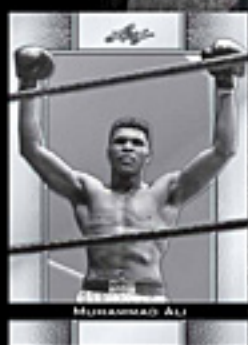

Leaf

2011 MUHAMMAD ALI METAL TRADING CARDS

Leaf is excited to bring to market what is sure to be an instant classic. Leaf is bringing its powerful Metal technology to the legend that is Muhammad Ali. After the excitement generated by its ALI release earlier this year, Metal takes ALI to the next level.

AVERAGE ONE ALI AUTOGRAPH per Master case!

20 BOXES PER MASTER CASE
(TWO 10 BOX CASES PER MASTER CASE)

IN THIS RELEASE, EACH PACK/BOX WILL CONTAIN:

- 7 Base Metal Cards per pack
- 3 PRISMATIC parallel Metal Cards per pack (3 different levels of rarity)
- 1 On-Card autograph of a Fan, Associate or celebrity Family Member of ALI per pack
- 1 ALI Themed Hit per pack (1/1 Plate, Super prismatic 1/1 Metal card, ALI worn Relic card, ALI cut signature, or one of 100 ALI 1/1 Super prismatic on-card autographs)