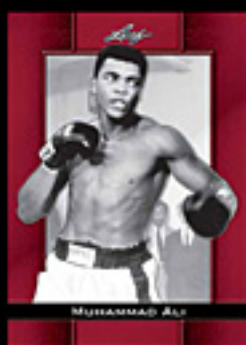

Leaf

2011 MUHAMMAD ALI METAL TRADING CARDS

Leaf is excited to bring to market what is sure to be an instant classic. Leaf is bringing its powerful Metal technology to the legend that is Muhammad Ali. After the excitement generated by its ALI release earlier this year, Metal takes ALI to the next level.

AVERAGE ONE ALI AUTOGRAPH per Master case!

20 BOXES PER MASTER CASE
(TWO 10 BOX CASES PER MASTER CASE)

IN THIS RELEASE, EACH PACK/BOX WILL CONTAIN:

- 7 Base Metal Cards per pack
- 3 PRISMATIC parallel Metal Cards per pack (3 different levels of rarity)
- 1 On-Card autograph of a Fan, Associate or celebrity Family Member of ALI per pack
- 1 ALI Themed Hit per pack (1/1 Plate, Super prismatic 1/1 Metal card, ALI worn Relic card, ALI cut signature, or one of 100 ALI 1/1 Super prismatic on-card autographs)