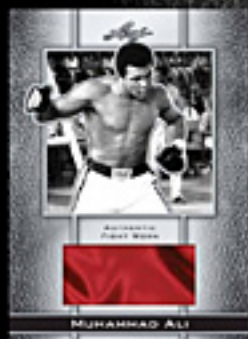

Leaf

2011 MUHAMMAD ALI METAL TRADING CARDS

Leaf is excited to bring to market what is sure to be an instant classic. Leaf is bringing its powerful Metal technology to the legend that is Muhammad Ali. After the excitement generated by its ALI release earlier this year, Metal takes ALI to the next level.

AVERAGE ONE ALI AUTOGRAPH per Master case!

20 BOXES PER MASTER CASE
(TWO 10 BOX CASES PER MASTER CASE)

IN THIS RELEASE, EACH PACK/BOX WILL CONTAIN:

- 7 Base Metal Cards per pack
- 3 PRISMATIC parallel Metal Cards per pack (3 different levels of rarity)
- 1 On-Card autograph of a Fan, Associate or celebrity Family Member of ALI per pack
- 1 ALI Themed Hit per pack (1/1 Plate, Super prismatic 1/1 Metal card, ALI worn Relic card, ALI cut signature, or one of 100 ALI 1/1 Super prismatic on-card autographs)