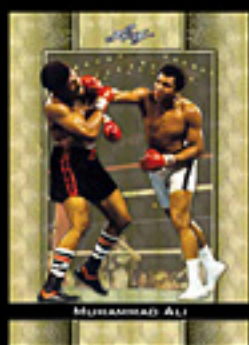

Leaf

2011 MUHAMMAD ALI METAL TRADING CARDS

Leaf is excited to bring to market what is sure to be an instant classic. Leaf is bringing its powerful Metal technology to the legend that is Muhammad Ali. After the excitement generated by its ALI release earlier this year, Metal takes ALI to the next level.

AVERAGE ONE ALI AUTOGRAPH per Master case!

20 BOXES PER MASTER CASE
(TWO 10 BOX CASES PER MASTER CASE)

IN THIS RELEASE, EACH PACK/BOX WILL CONTAIN:

- 7 Base Metal Cards per pack
- 3 PRISMATIC parallel Metal Cards per pack (3 different levels of rarity)
- 1 On-Card autograph of a Fan, Associate or celebrity Family Member of ALI per pack
- 1 ALI Themed Hit per pack (1/1 Plate, Super prismatic 1/1 Metal card, ALI worn Relic card, ALI cut signature, or one of 100 ALI 1/1 Super prismatic on-card autographs)