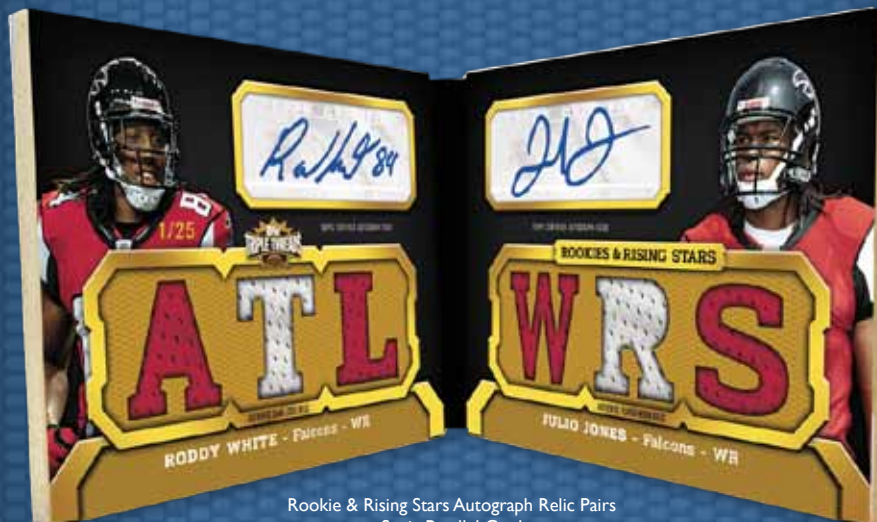

Rookie & Rising Stars Autograph Relic Pairs
Sepia Parallel Card

ROOKIE & RISHING STARS AUTOGRAPH RELIC PAIRS

6 book cards featuring 2 players, 2 signatures and 6 relics on each *numbered** to 50 card

BLACK PARALLEL – ONE OF ONE!

EMERALD PARALLEL – Numbered* to 10

SEPIA PARALLEL – Numbered* to 25