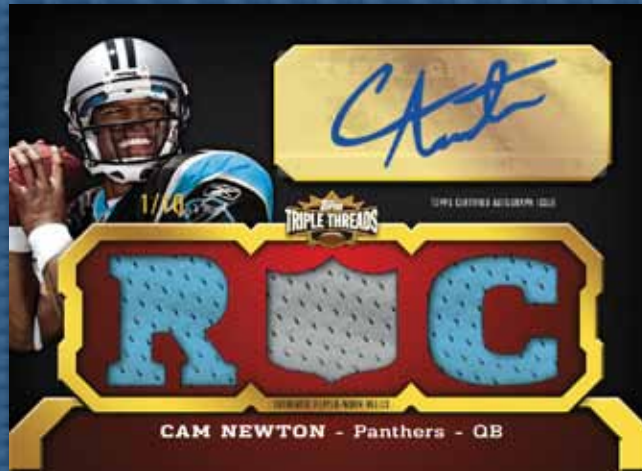

AUTOGRAPH TRIPLE RELIC CARDS

1 PER BOX!

Rookie Autograph Relic Base Card Ruby Parallel

ROOKIE AUTOGRAPH RELIC BASE CARDS

36 players on cards featuring 1 top newcomer with 1 autograph and 3 relics, and *numbered** to 99.

“WHITE WHALE” PRINTING PLATE – ONE OF ONE!

PIGSKIN PARALLEL – ONE OF ONE!

BLACK PARALLEL – ONE OF ONE!

RUBY PARALLEL – Numbered* to 10

GOLD PARALLEL – Numbered* to 25

EMERALD PARALLEL – Numbered* to 50

SEPIA PARALLEL – Numbered* to 70