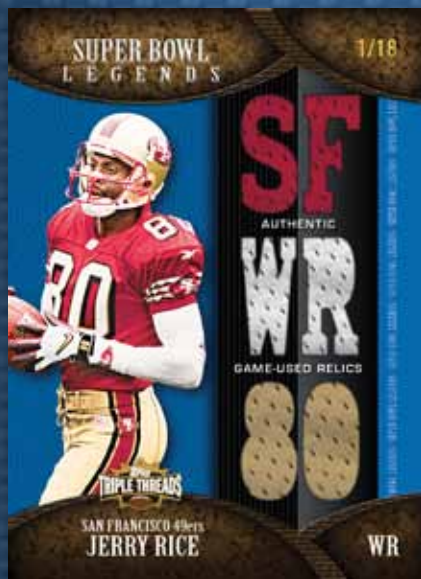

1 Triple Threads Unity Relic Card, *Numbered* to 36 or less*

EACH 4-HIT BOX CONTAINS:

NEW! 1 One Unity Autograph Single Relic Card!

NEW! One Unity Single Relic Card!

One Autographed Triple Relic Card!

One Triple Relic Card!

20 NFL stars appear with their jersey laundry tag along with 2 patch pieces in the popular book card design numbered **ONE OF ONE!**

JUMBO PLUS RELICS

15 book cards with 1 player and 2 relics on one side and 1 jumbo relic on the other. *Numbered* to 3.*

PLATINUM – ONE OF ONE!

JUMBO PATCH COMBOS

10 one of one book cards featuring 3 players and 1 jumbo patch from each - 3 jumbo patches in all!

Super Bowl Legends Card

SUPER BOWL LEGENDS

15 Super Bowl heroes are honored on cards featuring 3 relics and *numbered to 18.*