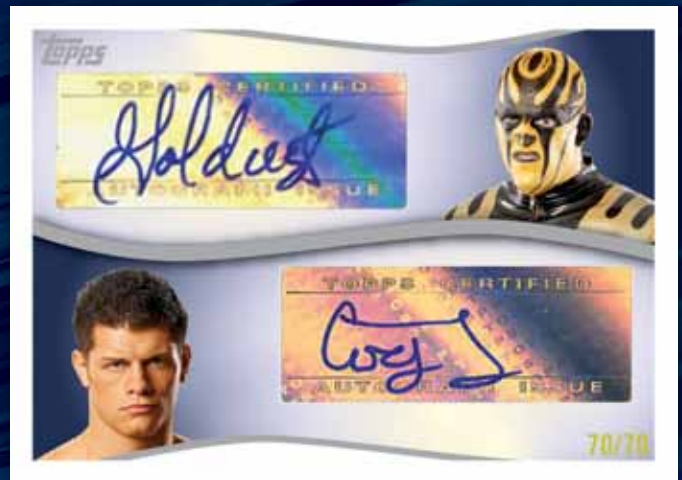

**RELIC CARDS** - Available in Hobby Exclusive Red 1/1, and Gold numbered\* to 50 parallel versions.

**Superstar Swatch Relic Cards** - Featuring event-worn T-shirt swatches from 15 WWE Superstars.

**Ringside Masterpiece Relic Cards** - Ring skirt pieces featuring 20 WWE Superstars and Divas.

**Masters of the Mat Relic Cards** - Displaying a piece of used WWE ring canvas mat featuring 20 Superstars and Divas.

Autograph Card

Dual Autograph Card

Superstar Swatch Relic Card

Masters of the Mat Relic Card