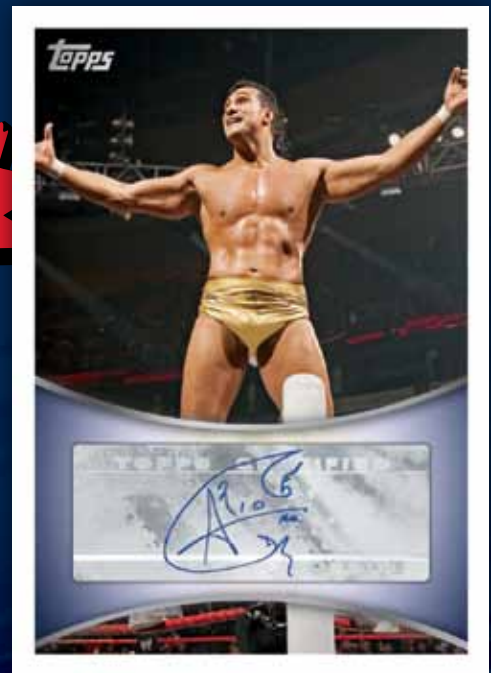

AUTOGRAPH CARDS

Single Autograph Cards - 20 WWE Superstars, Divas and Legends' signatures on variations of their base cards.

Dual Autograph Cards - Each of these 10 cards feature 2 WWE Superstars or Divas' autographs and are numbered* to 70.

RELIC CARDS - Available in Hobby Exclusive Red 1/1, and Gold numbered* to 50 parallel versions.

Superstar Swatch Relic Cards - Featuring event-worn T-shirt swatches from 15 WWE Superstars.

Ringside Masterpiece Relic Cards - Ring skirt pieces featuring 20 WWE Superstars and Divas.

Masters of the Mat Relic Cards - Displaying a piece of used WWE ring canvas mat featuring 20 Superstars and Divas.

Autograph Card