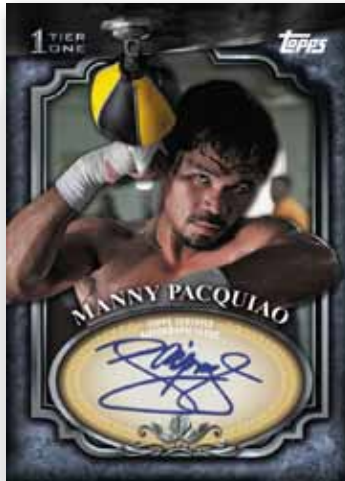

Top Tier On-Card Autograph Card