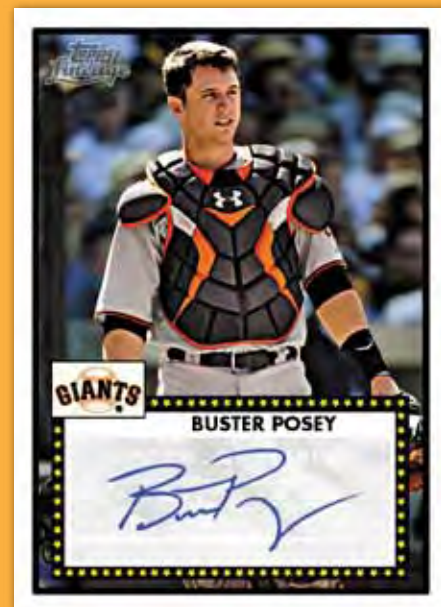

**Topps**  
*Lineage*  
**BASEBALL**  
**2011**  
MAJOR LEAGUE BASEBALL®

**3 Hits In Every Hobby Box!**

**Two Autographed Cards with  
at Least 1 On-Card Autograph**

**One Relic Card**

In the spirit of Topps 60th Anniversary, Topps honors its famous past eras with new Lineage Baseball. Distinguished with a 1952 On-Card Autograph list featuring the living greats of the game, a 1975 Mini Relic card set highlighted by 90 stellar players, and topped off with a retrospective of Topps most famed, quirky, and beloved insert cards of all-time, Lineage Baseball is poised to be a runaway best seller!

## AUTOGRAPH CARDS

**2 Per Box with at Least 1 On-Card Autograph**

**AUTOGRAPHED REPRINTS** - 75 of the game's past greats sign their name directly on reprint versions of the most beloved card design of all time - 1952 Topps! Immortal legends such as: Yogi Berra, Ralph Branca, and Monte Irvin sign reprints of their original 1952 cards, while younger legends such as Hank Aaron, Sandy Koufax and Nolan Ryan are honored with signed on-card reprints from other popular Topps sets.

**1952 AUTOGRAPHS** - Ten legends-in-the-making make the cut and appear along with their autograph on the 1952 design.

*Each of the 85 autograph subjects salute Topps 60th with a Canary Diamond autograph parallel version numbered to 10. **HOBBY ONLY!***

1952 Autographed Card

**RELIC CARDS - 1 Per Box!**

**1975 MINIS RELIC CARDS** - Colorfully bordered mini cards replicating the popular 1975 design are highlighted with a relic piece from stars past and present.