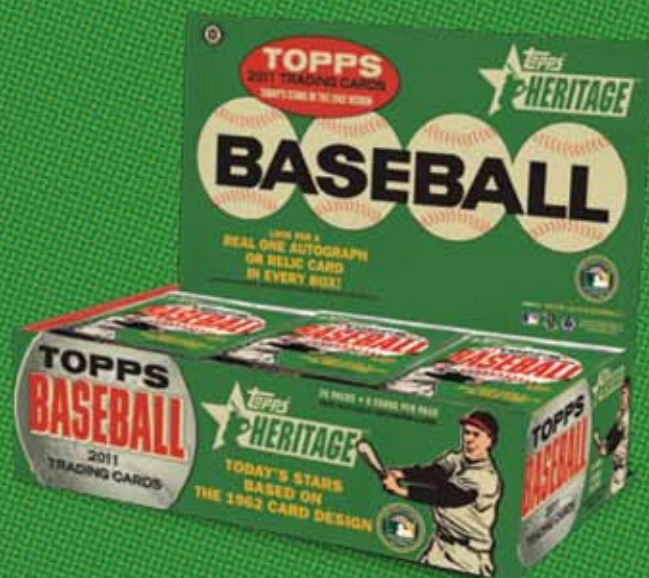

1962 TOPPS ORIGINALS - Original cards from 1962 inserted and stamped in 1-card penny packs. *1 in every 2 boxes!*

Clubhouse Collection Dual Relic Card

New Age Performers Card

Baseball Flashbacks Card

2011 TOPPS HERITAGE BASEBALL

Honoring More Than 500 Baseball Legends And Current Stars On the Popular 1962 Topps Card Design With One Autographed Or Relic Card per Box!