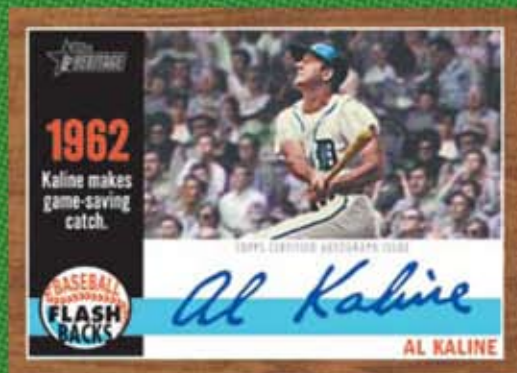

HOBBY EXCLUSIVE!

FLASHBACKS - 5 baseball legends directly sign their name to 25 cards, each featuring a highlight from their 1962 season. *Hand-numbered* to 25.*

1962 CUT SIGNATURES - Cut signatures from Mickey Mantle and other legends. **ONE-OF-ONE!**

Real One Special Edition Autograph Card
Hand-numbered to 62.*

Real One Autograph Card

Clubhouse Collection Dual Autographed Relic Card

Clubhouse Collection Autographed Relic Card

Flashback Autographed Card

ONE

**AUTOGRAPH AND
ONE RELIC CARD
PER BOX!**

All autographs signed directly on each card!

RELIC CARDS

1 RELIC OR AUTOGRAPHED CARD OR PER BOX!

CLUBHOUSE COLLECTION - Over 40 active pros and retired stars from 1962 are featured with bat or jersey relic pieces.