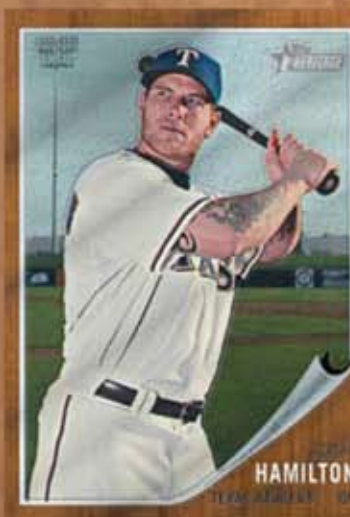

Chrome Parallel Base Card