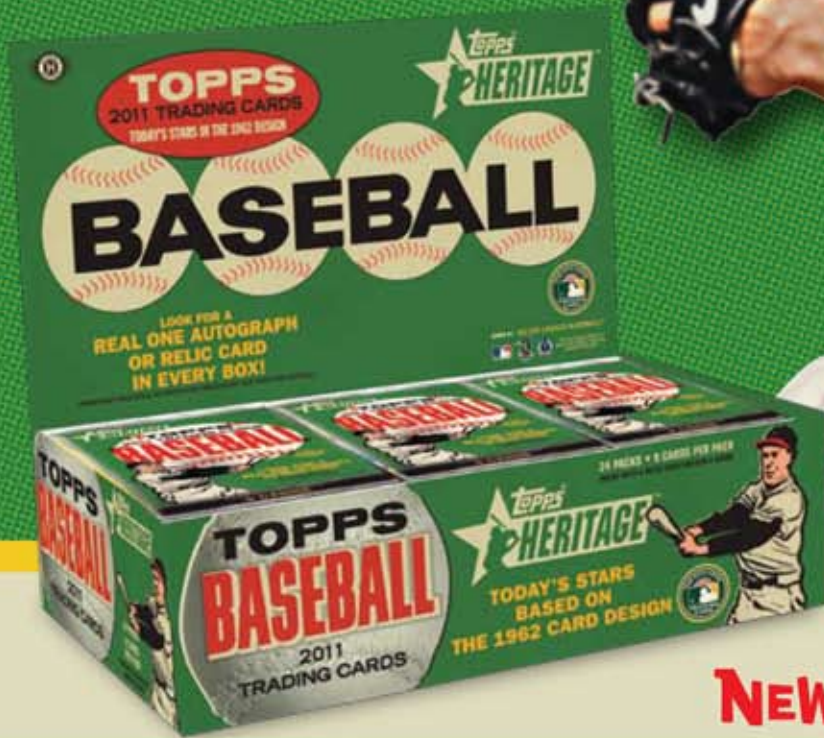

Topps®
HERITAGE

TODAY'S STARS
ON THE
1962
CARD DESIGN

**TOPPS
BASEBALL**

2011
MAJOR LEAGUE BASEBALL®
TRADING CARDS

NEW! '62 MINTED COIN CARDS
NEW! BASEBALL BUCKS BOX LOADER

1 AUTOGRAPHED OR RELIC CARD PER BOX...all autographs are signed on-card!

TODAY'S STARS
ON THE
1962
CARD DESIGN

2011 TOPPS HERITAGE BASEBALL

Heritage Baseball returns in 2011 with 500 Rookies and Veterans showcased on the singular 1962 Topps Baseball wood grain design. This year, Topps adds a pecuniary theme to Heritage with the introduction of '62 Mint cards and Baseball Bucks!

BASE CARDS • 500

425 of the game's best players on the 1962 Topps Baseball card design including: 6 World Series Highlights, 11 Combos, 4 League leaders, 24 Sporting News All-Stars, 18 Team Cards, 8 Rookie Parade and 9 In Action cards PLUS Babe Ruth.