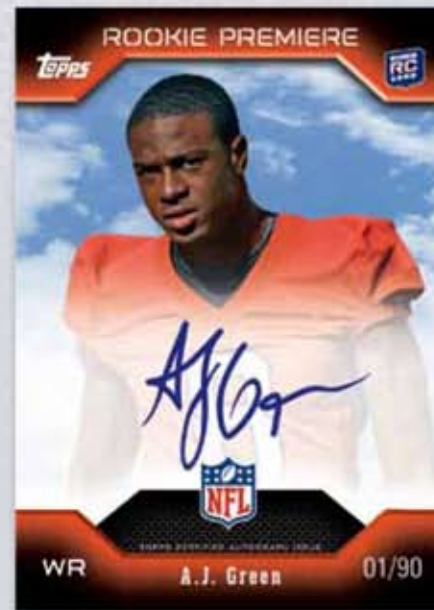

TOPPS

2011 TOPPS FOOTBALL

2011 ROOKIE PREMIERE

HOBBY & JUMBO BOXES ONLY!

ALL AUTOGRAPHS SIGNED DIRECTLY ON EACH CARD!

NEW! IN THE NAME ROOKIE PREMIERE AUTOGRAPHED RELICS – Each **ONE OF ONE** card features a single letter nameplate from a player-worn jersey which has been signed on the letter.

NEW! ROOKIE AUTOGRAPHED JUMBO PATCH – 35 players sign their name directly on each JUMBO patch. *Numbered to 5.* **HOBBY & JUMBO BOXES ONLY**

NEW! ROOKIE AUTOGRAPHED PATCHES – A top NFL Rookie paired with his autograph and a multi-color jersey patch, *numbered to 10.* **HOBBY & JUMBO BOXES ONLY**

NFL ROOKIE PREMIERE AUTOGRAPHS – Approximately 35 position players from the 2011 NFL Rookie Photo Shoot are featured on cards with their signatures and *numbered* to 90.*

NFL ROOKIE PREMIERE RED AUTOGRAPHS – The same 35 players sign their cards with red ink and *numbered* to 10.*

NFL ROOKIE PREMIERE DUAL AUTOGRAPHS – 10 players who attended the NFL Rookie Premiere Photo Shoot appear side-by-side on 5 cards with their signatures and *numbered* to 25.* Red Parallel *numbered* to 5.*

NFL ROOKIE PREMIERE QUAD AUTOGRAPHS – 1 card with 4 player's signatures *numbered* to 10.*

Rookie Premiere Autograph