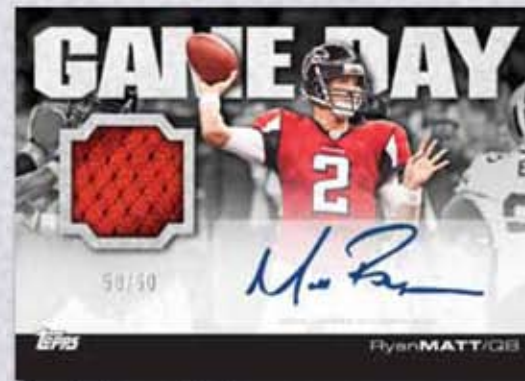

TOPPS

2011 TOPPS FOOTBALL

CONTINUITY PROGRAM

ROOKIE RED ZONE AUTOGRAPHS - The top Rookies from the 2011 NFL Draft pen their monikers directly to each of these cards. Red Zone Autograph Cards will be inserted throughout all 2011 Topps Football products as a **HOBBY EXCLUSIVE** value added program. **JUMBO BOXES ONLY!**

NEW! FACES OF THE FRANCHISE

Cards pairing veterans, retired and rookie stars from the same team.

AUTOGRAPHS - Featuring the 15 most collectible teammate twosomes from NFL history with a signature from each. *Numbered to 25.*

RELICS - Ten duos each with a relic and *numbered to 50.*

INSERTS - 20 notable combinations.

NEW! GAME DAY

Honoring team rivalries with great moments from 50 great current and past players!

AUTOGRAPHS - 50 inspiring plays from a big game along with a signature from the highlighted star.

AUTOGRAPH RELICS - 15 of the subjects above will be showcased on cards with their signature and a piece of memorabilia. *Numbered* to 50.*

HOBBY & JUMBO BOXES ONLY

JUMBO RELICS - The game day highpoint for 20 players is commemorated with an over-sized relic swatch on cards *numbered* to 20.*

HOBBY & JUMBO BOXES ONLY

RELICS - A milestone play from 50 players, highlighted with a relic piece.

INSERTS - 50 players

Game Day Autograph Relic