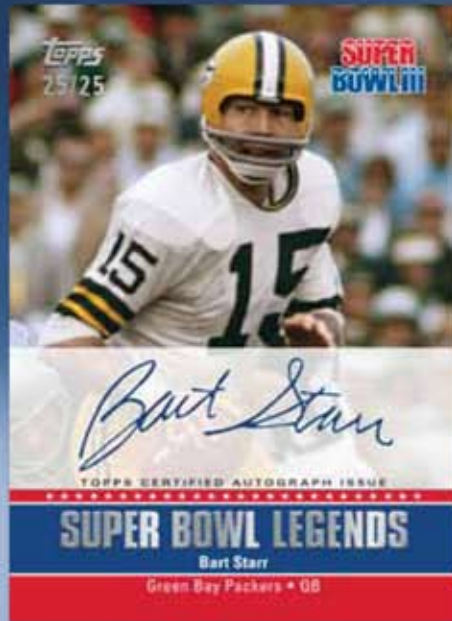

Super Bowl Legends Autograph