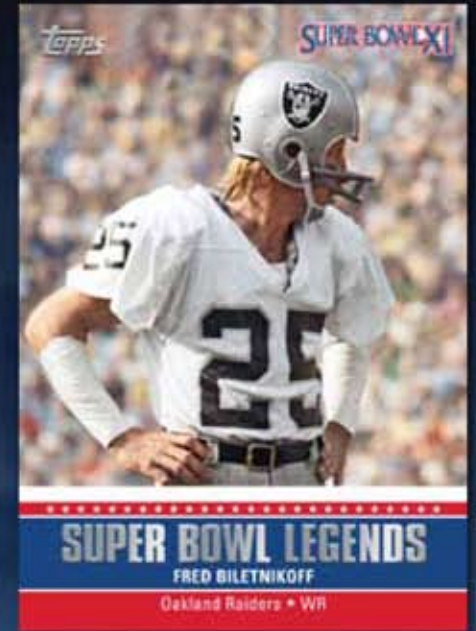

NEW! SUPER BOWL LEGENDS

SUPER BOWL LEGENDS MANUFACTURED PATCH - The Big Game represented in 45 iconic patch logo treatments *numbered to 50*.

SUPER BOWL LEGENDS VENUE RELICS - Relic cards, including grass, turf, and stadium seats, from iconic Super Bowl host stadiums and *numbered to 50*.

SUPER BOWL LEGENDS AUTOGRAPHS - Super Bowl MVPs commemorate their award with a signature on cards *numbered to 25*.

Available in Gold and Rainbow Parallels numbered to 10 and ONE OF ONE respectively.

SUPER BOWL LEGENDS RELICS - The same Super Bowl champions with a relic on cards *numbered to 45*.

Also look for Red, Rainbow, and Gold Parallels numbered to 5, 15, 35 respectively.

SUPER BOWL LEGENDS INSERTS - These players made the biggest plays in the biggest game and were honored with the Super MVP award.

Super Bowl Legends Base Card