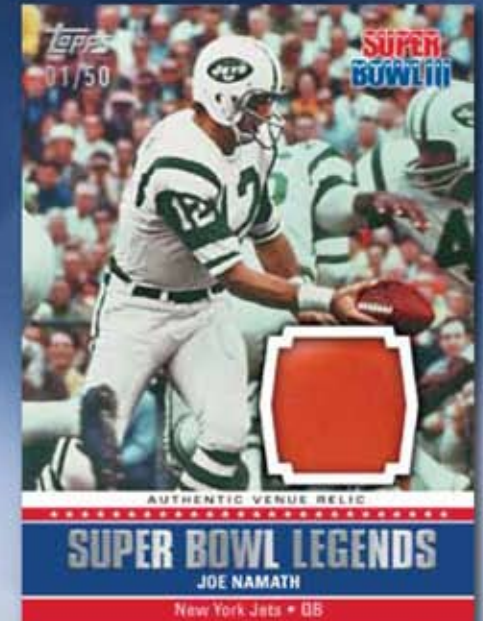

Super Bowl Legends Venue Relic Card