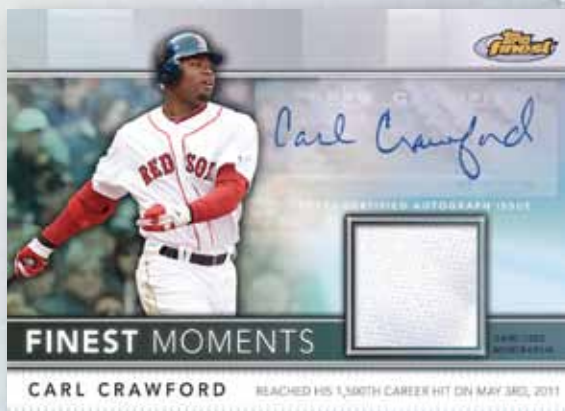

Finest Moments Autograph Relic Card