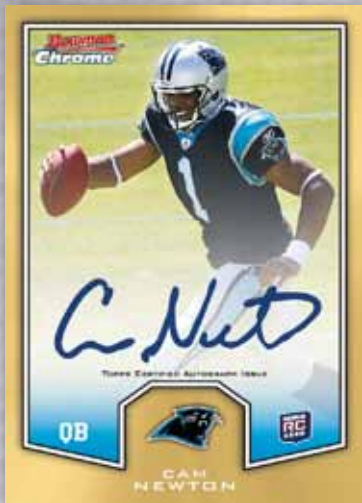

Topps Chrome

2011 TOPPS CHROME FOOTBALL

Bowman Chrome **On-Card Autographed** Refractor Parallel