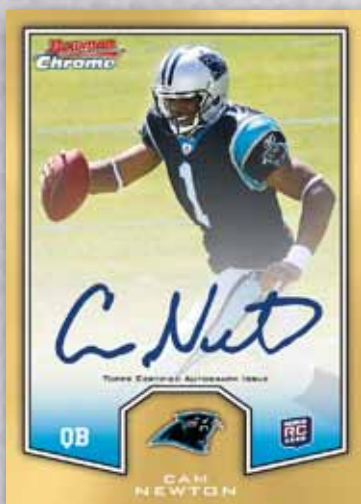

TOPPS Chrome

2011 TOPPS CHROME FOOTBALL

Spotlighting The Most Dazzling NFL Rookies & Veterans with
ONE ROOKIE AUTOGRAPH CARD
PER HOBBY BOX!

Bowman Chrome **On-Card Autographed**
Refractor Parallel Card

Rookie **On-Card Autographed**
Black Refractor Card

Refractor Rookie Recognition
On-Card Autographed Card

LOOK FOR
ON-CARD
ROOKIE
AUTOGRAPHS!

AUTOGRAPHED ROOKIE CARDS 1 PER HOBBY BOX!

ROOKIE AUTOGRAPHS: Forty-five NFL Rookie cards from the base set featuring both on-card and sticker autographs.

Available in the following numbered* Refractor Parallel versions

SUPERFRACTOR – ONE OF ONE! HOBBY EXCLUSIVE!

NEW! RED – numbered to 5. HOBBY EXCLUSIVE!

GOLD – numbered to 10

BLACK – numbered to 25

NEW! CRYSTAL ATOMIC – numbered to 50. HOBBY EXCLUSIVE!