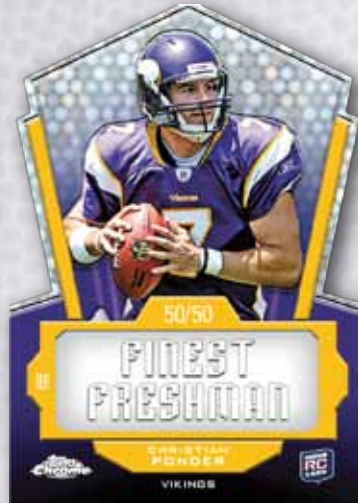

Finest Freshmen Die-Cut Crystal Card