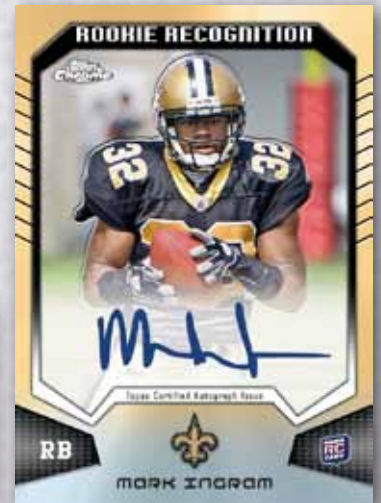

2011 TOPPS CHROME FOOTBALL

Bowman Chrome **On-Card Autographed** Refractor Parallel

Superlative Rookies Blue Refractor Die-Cut Card

Finest Freshmen Die-Cut Crystal Card

Rookie Recognition Refractor **On-Card Autographed** Card