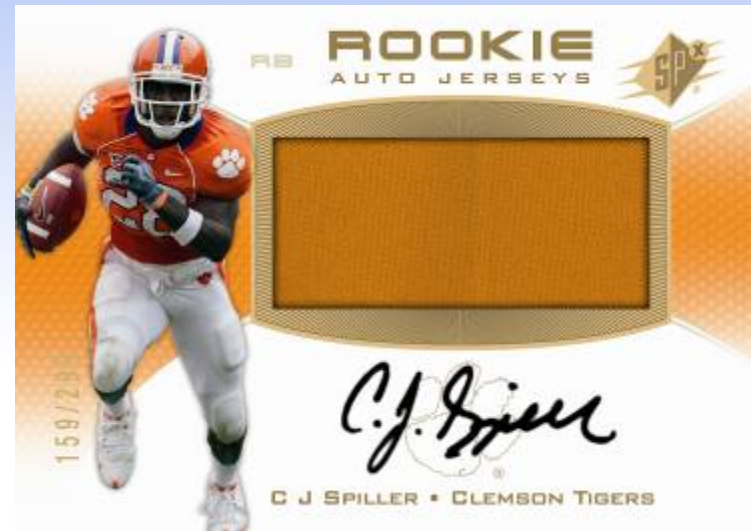

# 2010 SPx Football

**SPx Football makes its first-ever all college appearance with a new configuration and even greater value, delivering one Rookie Autographed Memorabilia card per box! Be sure to look for rare SPx Shadow Box inserts, including autographed versions!**

- **Regular Set:**
  - Regular Cards (100)
  - SPx Rookie Autographed Jersey Cards (35)
  - SPx Rookie Signatures (50)
  - SPx Rookies (50)
- **Configuration:**
  - 4 cards per pack
  - 18 packs per box
- **Product Arrival Date:**  
October
- **Top Inserts:**
  - SPx Rookie Autographed Logo Patch Parallel (# to 1)
  - SPx Shadow Box
  - Rookie Winning Big Materials Patch (# to 50)
  - Super Scripts Eight (Varied #)

Regular Card

# 2010 SPx Football

- **Break Summary:**

(on average)

- One (1) Rookie Autographed Memorabilia Card in every box!
  - All Rookie Autographs are numbered to 599 or less!
- Up to three (3) additional autographs or memorabilia cards per box!
- One (1) SPx Shadow Box card per case!
  - Look for rare signed cards