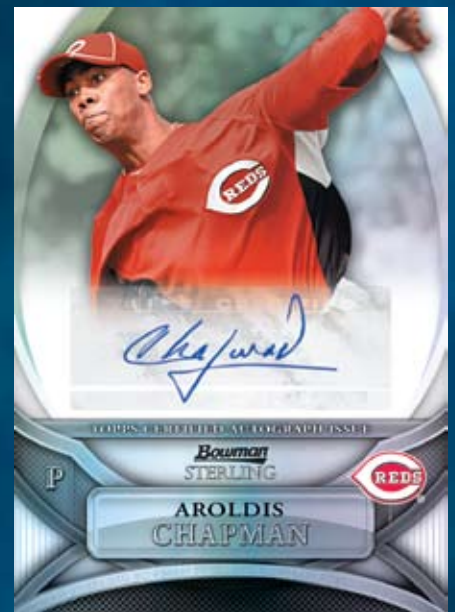

2010 MAJOR LEAGUE BASEBALL® CARDS

This year's Bowman Sterling Baseball covers all the bases with the top 2010 Rookies and Future Stars of *Major League Baseball*® on striking Bowman Sterling technology.

Hobby Exclusive!

Autograph Red Refractor Rookie Card

Autograph Refractor Rookie Card

Autograph MLB® Future Star Refractor Card

EVERY 5-CARD PACK DELIVERS:

2 Autograph Cards • **NEW!** 1 Team USA Star Autograph Relic or Relic Card
1 Rookie Card • 1 MLB® Future Star Card

EVERY 6-PACK BOX CONTAINS:

20 HITS PER BOX!

4 Autograph Rookie Cards • 8 Autograph MLB® Future Star Cards
6 Team USA Star Autograph Relic or Relic Cards • 1 Dual Autograph Card
1 Dual Relic Card Box Topper • 6 Rookie Cards • 6 MLB® Future Star Cards