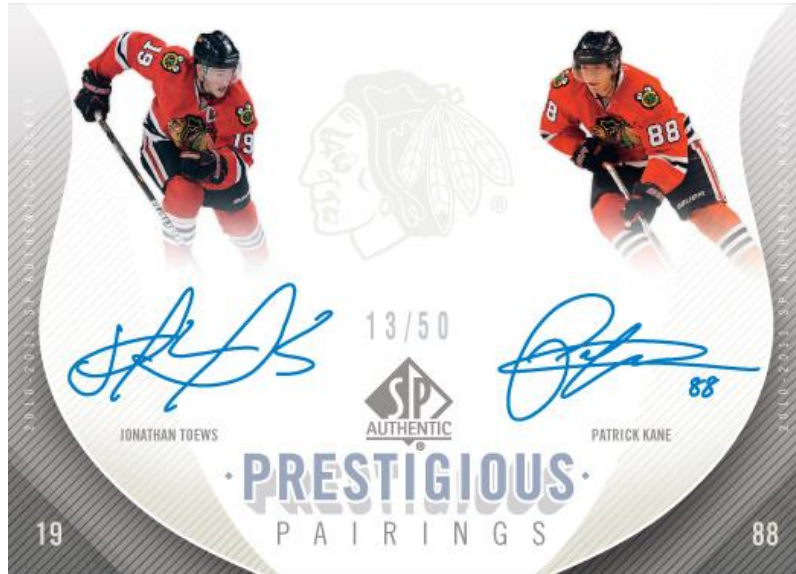

UPPER DECK SPORTS