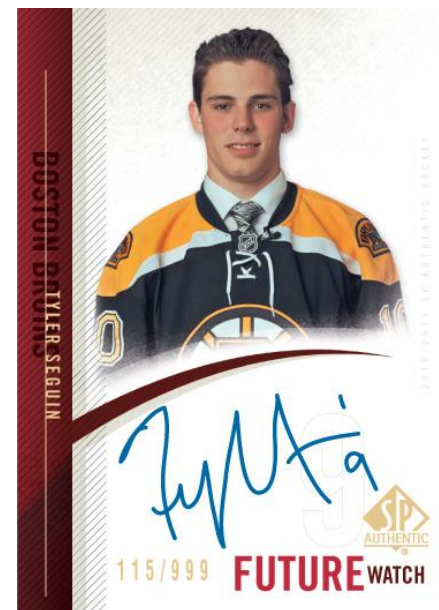

## 2010-11 SP Authentic Hockey

**When you're looking for Wayne Gretzky, Bobby Orr & Gordie Howe, you look to Upper Deck. When you're looking for The Best Autographed Rookie Cards, you look to SP Authentic ... and specifically the Signed Future Watch Rookie Cards! With autographed patch versions that return unmatched quality at this price point, SP Authentic is a Must-Have for all Collectors!**

- ✓ Get at least 3 Signature Cards in EACH box! (on avg.)
  - ✓ Find at least 1-2 Autographed Future Watch cards inside!
- ✓ Look for autographed Future Watch Patch cards, #’d to 100!
  - ✓ Hall, Seguin, Eberle, Subban, Stepan, Skinner, Paajarvi, Kadri – the list goes on and on!
- ✓ Collect Quality Autographs You Can Count On!
  - ✓ Sign of the Times, Prestigious Pairings, Immortal Inks, SP Chirography, Marks of Distinction – all the heavy hitters!
- ✓ NEW TWIST: Turning Regular Card Variations into Huge Hits!
  - ✓ Select from the best, add in a patch, a signature & two tiers of numbering:
  - ✓ Bam! More Big Hits!
- ✓ Always a Great Grab – Prestigious Pairings – now #’d to just 50!
- ✓ A Fan of Big-Player Combos?
  - ✓ Then look no further than SPA’s trios, quads, 5’s, 6’s, 7’s & 8’s!