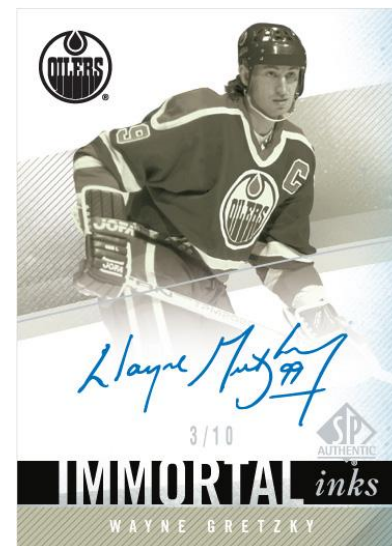

Configuration:

- 5 Cards/Pack
- 24 Packs/Box
- 12 Boxes/Case