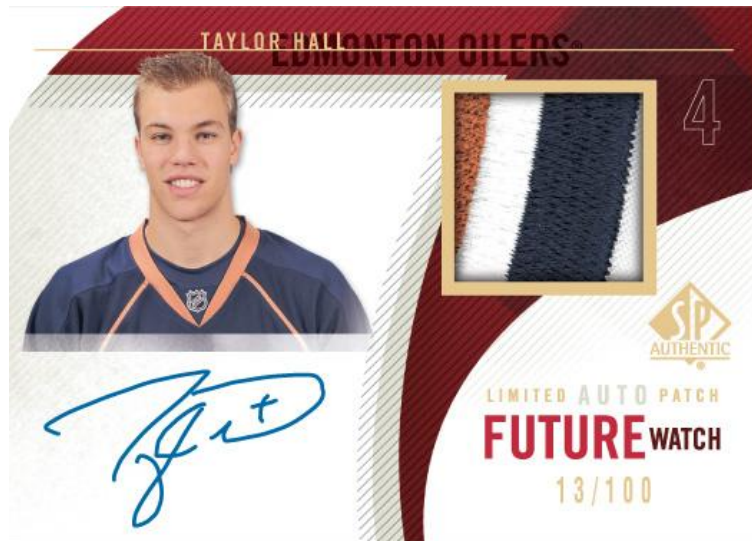

2010-11 SP Authentic Hockey