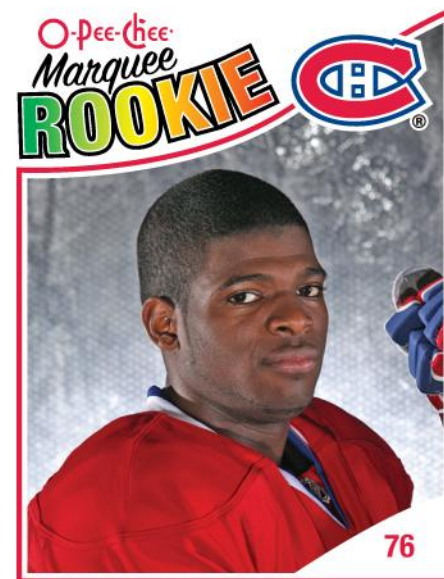

2010-11 O-Pee-Chee Hockey

With an affordable price point and a 600-card checklist, 2010-11 OPC is the ultimate set for casual and hardcore fans alike! Look for high series Marquee Rookies and Legends alongside Retro parallels of the entire 600-card set (including scarce black-bordered Rainbow parallels)! Now with a well-positioned December release date, the base set captures this year's top rookies!

- ✓ Superb 600-card base set!
 - ✓ Ideal for set collectors!
- ✓ Mid-December Release means Rookies who skate in October!
 - ✓ Tremendous addition to this year's lineup!
- ✓ Great Retro variations of the regular set!
 - ✓ These 1 per pack hits take collecting to another level!
- ✓ Also find Rainbow foil & rare Black Rainbow foil parallels of the Retro variations!
- ✓ OPC Souvenirs stake their claim with 4-player jersey cards!
- ✓ Top-notch photography is on display with In Action inserts!
 - ✓ These laminated cards give each box a solid kick!
- ✓ Grab 3 Signature cards in each case as well!