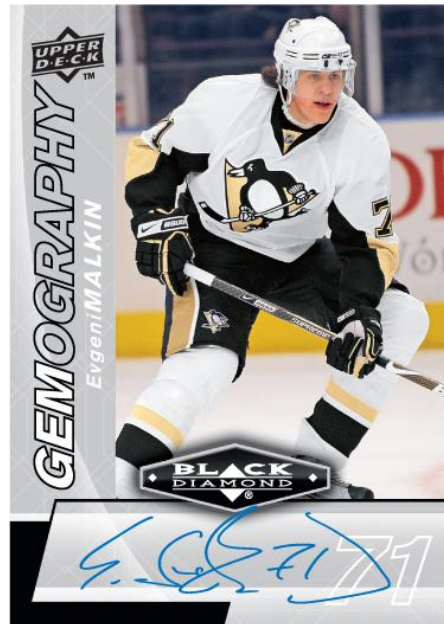

Gemography