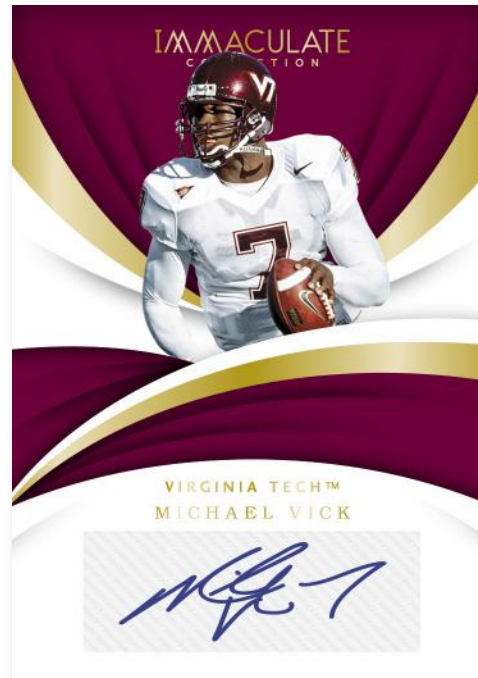

PANINI AMERICA, INC.

COLLEGIATE FOOTBALL

IMMACULATE

COLLECTION

PANINI

IMMACULATE COLLEGIATE

2018 COLLEGIATE FOOTBALL TRADING CARDS

© 2018 Panini America, Inc. Printed in the USA. | All information is accurate at the time of posting – Content is subject to change.
Card images are solely for the purpose of design display. Actual images used on cards to be determined.

ROOKIE PATCH AUTOGRAPHS

Rookie Patch Autographs are an Immaculate classic! These autographs are combined with prime memorabilia, including Team Logo Shields, Conference, Bowl and Championship Logos.

AUTOGRAPHS

Look for autographs from the greatest college football players of all time!

Parallels include Red #’d/49, Blue #’d/10, Gold #’d/5, and Platinum #’d/1

COLLEGIATE HELMET TEAM LOGOS

Always a fan-favorite, helmet team logos are headlined in Collegiate Helmet Team Logos!

IMMACULATE JUMBO CONFERENCE LOGO

Find Super Prime conference
logo swatches in
Collegiate Jumbo Conference Logos!

BASE

The exclusive 35-card base set is
limited to just 99 copies!
Look for Red #’d/49, Blue #’d/10,
Gold #’d/5, and Platinum #’d/1.