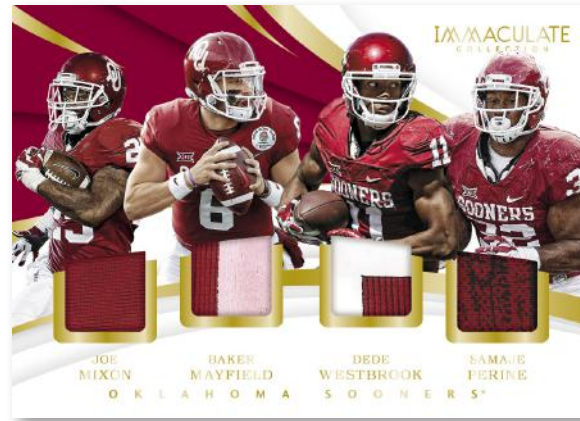

QUADS

These Quad-swatch cards feature material from top rookies and alumni who were teammates in college!