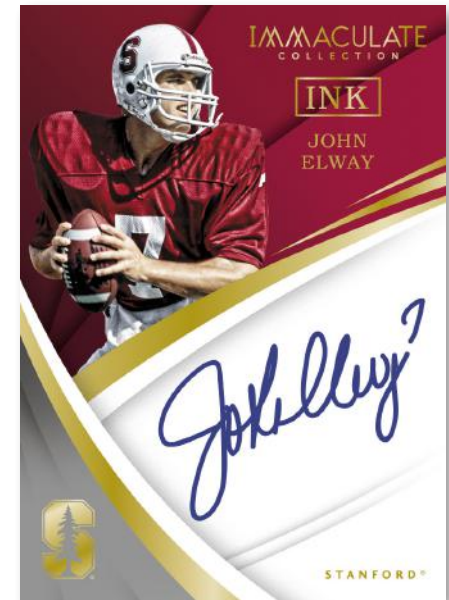

Look for autographs from the greatest college football players of all time!

Parallels include Red #’d/49, Blue #’d/10, Gold #’d/5, and Platinum #’d/1

COLLEGIATE HELMET TEAM LOGOS

Always a fan-favorite, helmet team logos are headlined in Collegiate Helmet Team Logos!

IMMACULATE JUMBO CONFERENCE LOGO

Find Super Prime conference
logo swatches in
Collegiate Jumbo Conference Logos!

BASE

The exclusive 35-card base set is
limited to just 99 copies!
Look for Red #’d/49, Blue #’d/10,
Gold #’d/5, and Platinum #’d/1.

IMMACULATE TRIOS AUTOGRAPHS

Immaculate Trios Autographs is a
5-card set that features star-studded
pairings based off either player position
or school with on-card autographs!

PREMIUM PATCHES ROOKIE AUTOGRAPHS BOWL LOGO

Chase these beautiful on-card autographed jumbo memorabilia cards that highlight the best of the 2018 NFL Draft!

QUADS

These Quad-swatch cards feature material from top rookies and alumni who were teammates in college!