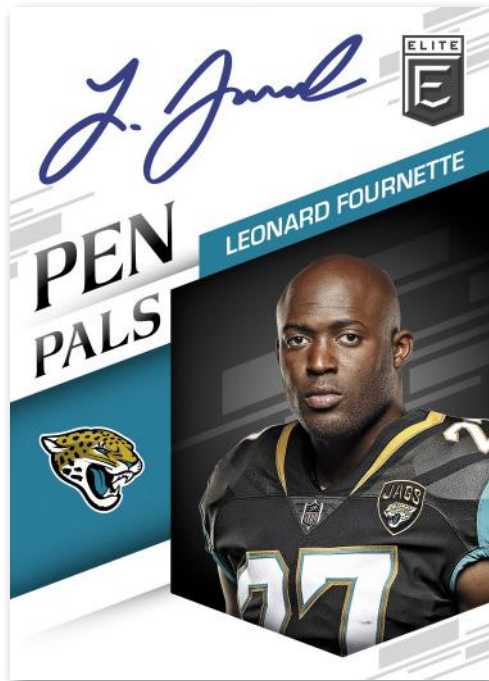

PEN PALS

Pen Pals features bold on-card autographs of the top rookies from the 2018 NFL Draft with black, blue, green and red ink variations.