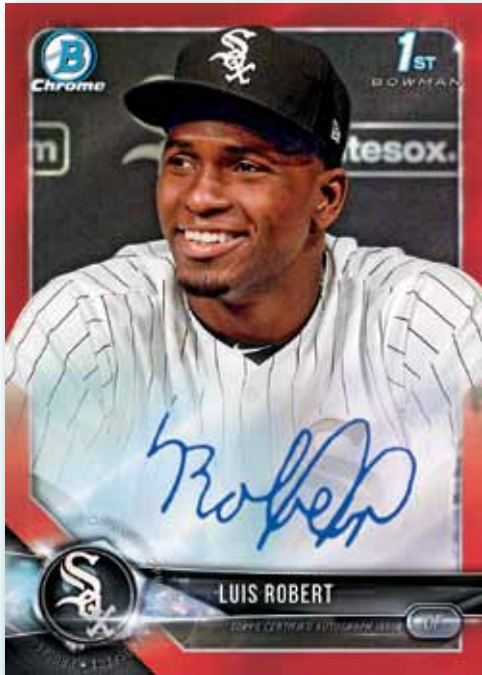

# Bowman<sup>®</sup>

THE FIRST PLACE TO FIND  
THE GAME'S FUTURE STARS

Chrome Prospect Autograph Card –  
Red Refractor

ROY Favorites – Autograph Gold Refractor

The 2018 Bowman<sup>®</sup> Baseball Jumbo Box will continue to deliver  
3 autograph cards per box.