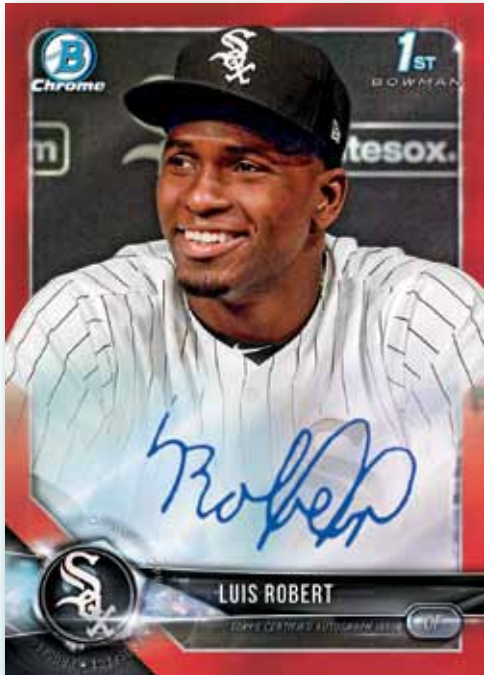

# Bowman®

THE FIRST PLACE TO FIND  
THE GAME'S FUTURE STARS

Chrome Prospect Autograph Card –  
Red Refractor

ROY Favorites – Autograph Gold Refractor

The 2018 Bowman® Baseball Hobby Box will continue to deliver  
1 autograph card per box.