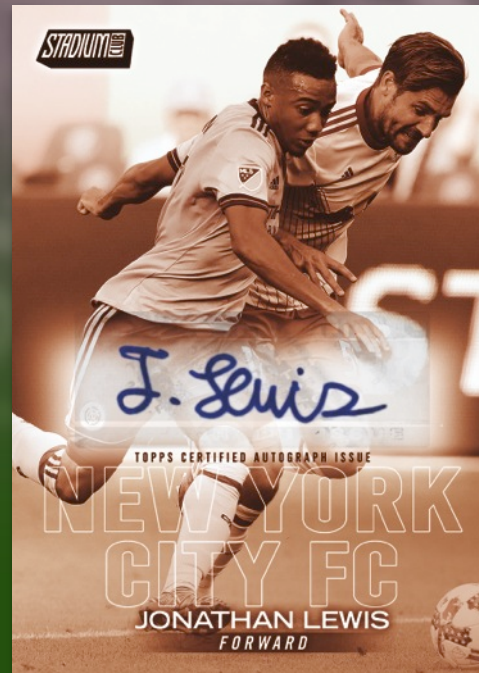

Never Compromise Autographs

Showcasing the league's standout players. Sequentially numbered.

Base Autograph – Sepia Parallel