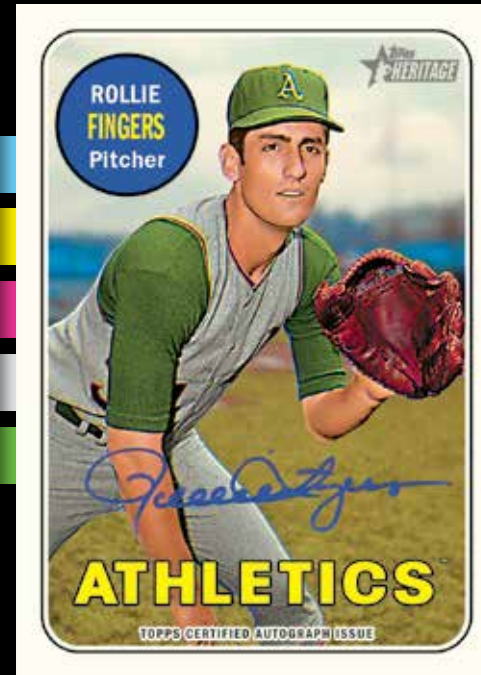

Autograph Patch Parallel – Hand-numbered 1/1. **HOBBY ONLY – NEW!**

Topps® MAJOR LEAGUE BASEBALL®

HERITAGE HIGH NUMBER

BASEBALL 2018

Amazin' Mets Autograph Card

Real One Autograph Card

Real One Autograph Card - Red Ink Special Edition

AUTOGRAPH CARDS

REAL ONE AUTOGRAPHS – Retired and active players sign **ON-CARD** autographs in blue ink. Select cards will feature players that appeared for the last time on a Topps card in 1969.

Real One Special Edition – hand #'d to 69. Signed in red ink