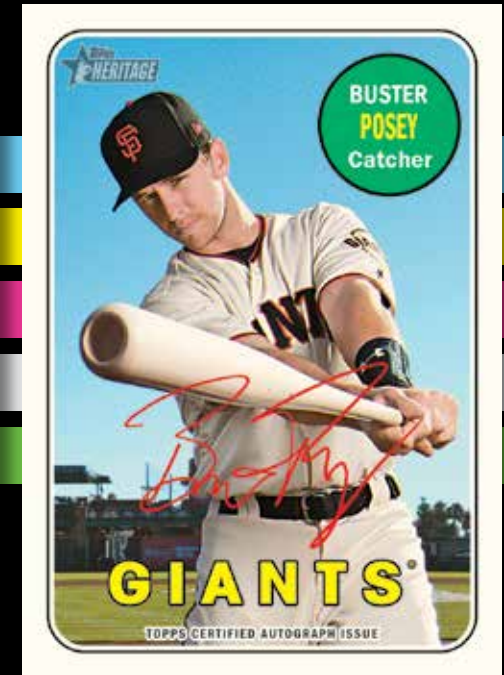

Autograph Patch Parallel – Hand-numbered 1/1. **HOBBY ONLY – NEW!**

Topps® MAJOR LEAGUE BASEBALL®

HERITAGE HIGH NUMBER

BASEBALL 2018

Amazin' Mets Autograph Card

Real One Autograph Card

Real One Autograph Card - Red Ink Special Edition

AUTOGRAPH CARDS

REAL ONE AUTOGRAPHS – Retired and active players sign **ON-CARD** autographs in blue ink. Select cards will feature players that appeared for the last time on a Topps card in 1969.

Real One Special Edition – hand #'d to 69. Signed in red ink