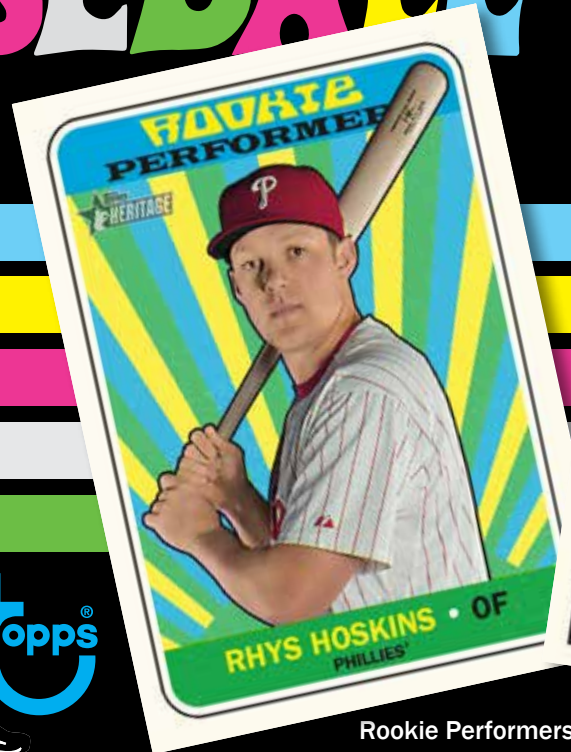

Topps® MAJOR LEAGUE BASEBALL®
HERITAGE HIGH NUMBER
BASEBALL 2018