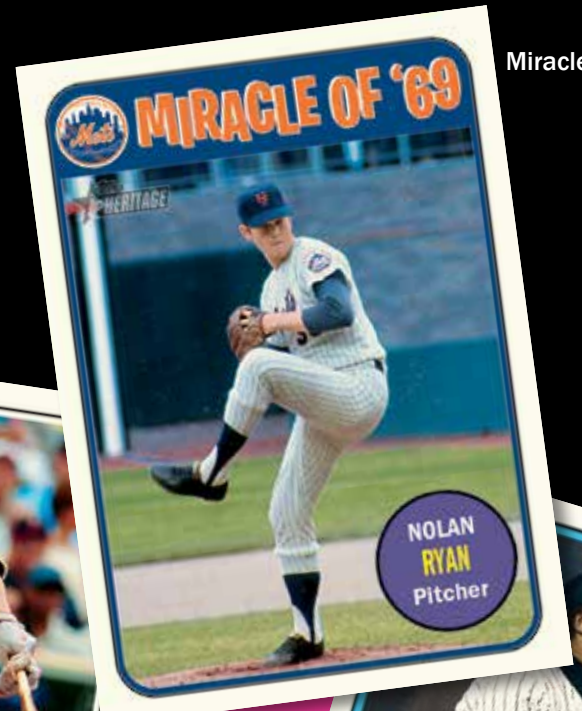

Miracle of '69 Card