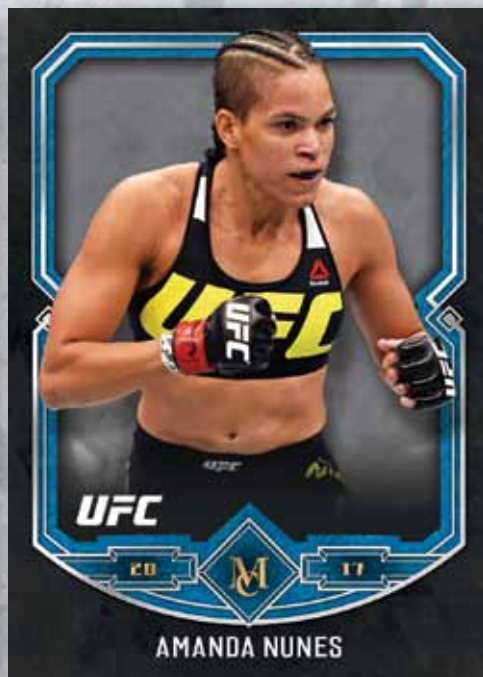

UFC MUSEUM COLLECTION

BASE CARDS

Base Card

Base Card - Sapphire Parallel

BASE CARDS

Featuring a premier checklist of 50 UFC athletes.

BASE PARALLEL CARDS

- Copper Parallel: numbered.
- Gold Parallel: numbered to 75.
- Sapphire Parallel: numbered to 50.
- Ruby Parallel: numbered to 25.
- Emerald Parallel: numbered 1/1.

EACH 1-PACK BOX GUARANTEES:

- **1 RELIC CARD**
- **1 AUTOGRAPHED RELIC CARD**
- **1 ON-CARD AUTOGRAPH**

20

M

17

HOBBY
EXCLUSIVE

LOOK FOR MUSEUM FRAMED AUTOGRAPH CARDS IN EVERY CASE!

UFC

MUSEUM COLLECTION

RELIC CARDS

Museum Memorabilia Card

PRIME RELIC CARDS

Meaningful Material Relics – Up to 25 subjects highlighting UFC athlete-worn or event-used material. Base version will be sequentially numbered to 75 or less.

QUAD RELIC CARDS

Single Athlete Primary Pieces – Up to 30 different UFC athlete cards each featuring 4 pieces of athlete-worn or event-used memorabilia. Base version will be sequentially numbered to 50 or less.