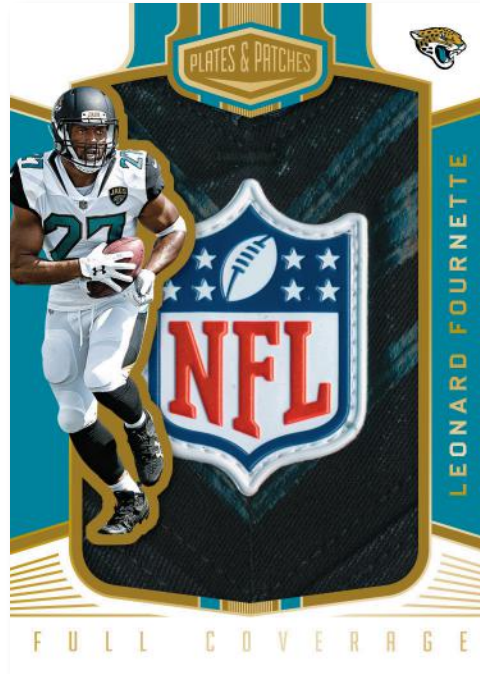

FULL COVERAGE

Massive oversized patches of all the hottest rookies in the NFL, these players and cards are sure to dazzle fans for years to come.