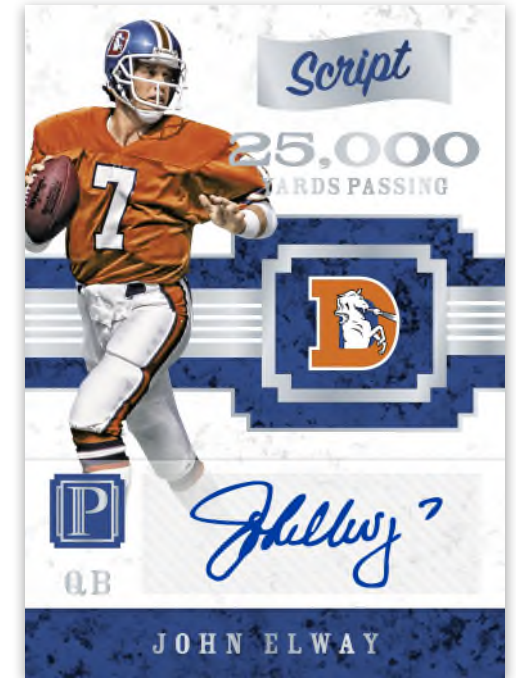

BASE

The all metal base set features the best players in NFL history. All cards are #’d/50 or less. Look for Gold (#’d/10) and Bronze (1-of-1) parallels!

PANTHEON SCRIPTS TRIPLE HOLO SILVER

This insert features three pieces of memorabilia and on-card autos!
All cards are #’d/5 or less!

NEOPHYTE CALLIGRAPHY BRONZE

Featuring the 2017 NFL Rookies in their pro uniforms, this RPA will feature plenty of prime hits for collectors to chase.
All are #’d/99 or less.

MILESTONE SCRIPTS

The top players to ever play their positions are included in this on-card autograph set. All are #’d/99 or less.

MENTORS

Mentors is full of Super Bowl winners and all-time sideline generals. All are #’d/49 or less!

SCRIPTS 25,000

Featuring QBs with 25,000 or more yards, this autograph insert is sure to pass the test with collectors. All are #’d/49 or less.

BOX BREAK

6 AUTOGRAPHS OR MEMORABILIA
PLUS ONE BASE/PARALLEL

SELLING POINTS

- New for 2017, Pantheon Football brings an abundance of autographs and memorabilia from Hall of Famers and all-time greats.
- It features a 100-card base set, which is printed on metal (#'d to 50 or less)!
- Look for a variety of cards that feature dual-, triple- and quad-player materials, on-card autographs paired with dual- and triple-mem, coach autographs, and RPAs of the top 2017 NFL Rookies.
- Each card tells the story of football's biggest stars with exclusive team, milestones, retired jersey numbers, Hall of Fame, award winners and many more.
- Every card in Pantheon will be #'d/99 or less!