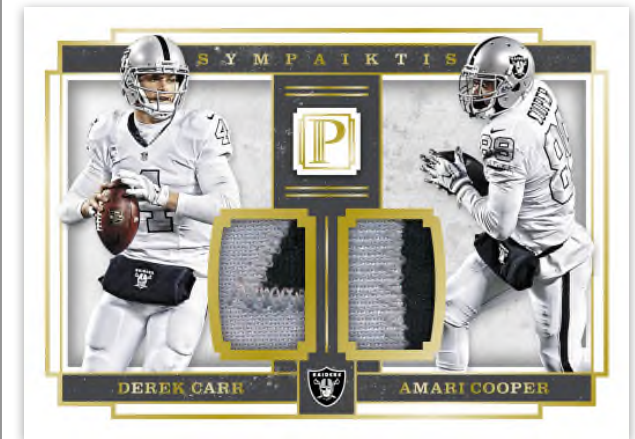

BASE

The all metal base set features the best players in NFL history. All cards are #’d/50 or less. Look for Gold (#’d/10) and Bronze (1-of-1) parallels!

PANTHEON SCRIPTS TRIPLE HOLO SILVER

This insert features three pieces of memorabilia and on-card autos!
All cards are #’d/5 or less!

NEOPHYTE CALLIGRAPHY BRONZE

Featuring the 2017 NFL Rookies in their pro uniforms, this RPA will feature plenty of prime hits for collectors to chase.
All are #’d/99 or less.

MILESTONE SCRIPTS

The top players to ever play their positions are included in this on-card autograph set. All are #’d/99 or less.

MENTORS

Mentors is full of Super Bowl winners and all-time sideline generals. All are #’d/49 or less!

SCRIPTS 25,000

Featuring QBs with 25,000 or more yards, this autograph insert is sure to pass the test with collectors. All are #’d/49 or less.

MAMMOTH MATERIALS HOLO SILVER

2017 NFL Rookies feature
a mammoth 2 x 1 7/8 material piece.
All are #d/99 or less.

LEGENDARY MONUMENTS BRONZE

There is only room at the top of the mountain
for the best of the best. Franchise legends
and other top legendary players are featured
with four memorabilia pieces (#d/99) or less.