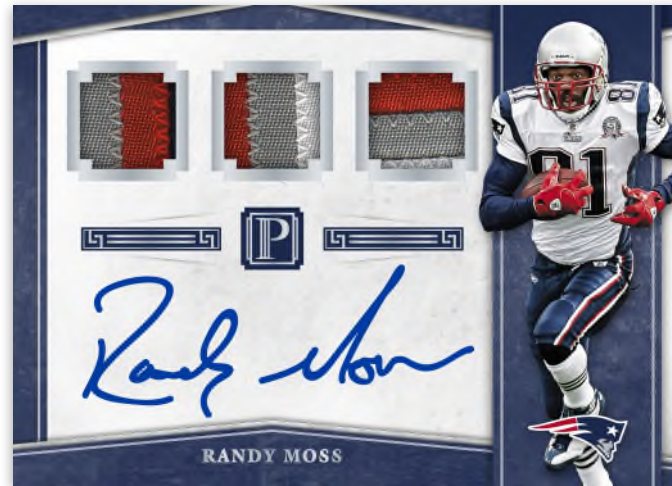

BASE

The all metal base set features the best players in NFL history. All cards are #’d/50 or less. Look for Gold (#’d/10) and Bronze (1-of-1) parallels!

PANTHEON SCRIPTS TRIPLE HOLO SILVER

This insert features three pieces of memorabilia and on-card autos!
All cards are #’d/5 or less!

NEOPHYTE CALLIGRAPHY BRONZE

Featuring the 2017 NFL Rookies in their pro uniforms, this RPA will feature plenty of prime hits for collectors to chase.
All are #’d/99 or less.

MILESTONE SCRIPTS

The top players to ever play their positions are included in this on-card autograph set. All are #’d/99 or less.

MENTORS

Mentors is full of Super Bowl winners and all-time sideline generals. All are #’d/49 or less!

SCRIPTS 25,000

Featuring QBs with 25,000 or more yards, this autograph insert is sure to pass the test with collectors. All are #’d/49 or less.

BOX BREAK

6 AUTOGRAPHS OR MEMORABILIA
PLUS ONE BASE/PARALLEL

SELLING POINTS

- New for 2017, Pantheon Football brings an abundance of autographs and memorabilia from Hall of Famers and all-time greats.
- It features a 100-card base set, which is printed on metal (#'d to 50 or less)!
- Look for a variety of cards that feature dual-, triple- and quad-player materials, on-card autographs paired with dual- and triple-mem, coach autographs, and RPAs of the top 2017 NFL Rookies.
- Each card tells the story of football's biggest stars with exclusive team, milestones, retired jersey numbers, Hall of Fame, award winners and many more.
- Every card in Pantheon will be #'d/99 or less!