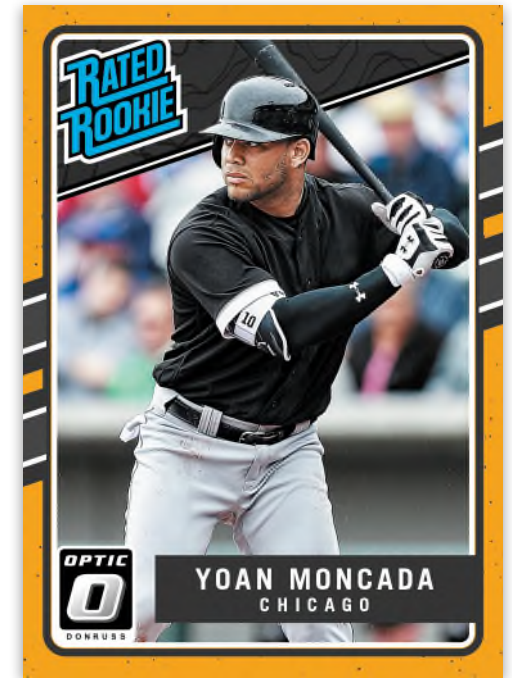

All information is accurate at the time of posting – content is subject to change. Card images are solely for the purpose of design display. Actual images used on cards to be determined.

1983 RETRO SIGNATURES RED

Find 10 parallels #'d/5 or less!

RATED ROOKIES SIGNATURES AQUA

Find on-card autographs of top 2017 rookies in Rated Rookies Signatures and Retro Signatures!

1991 RETRO SIGNATURES BLACK

Find 10 parallels #'d/5 or less!

DIAMOND KINGS ORANGE

BASE CAROLINA BLUE

The 175-card base set includes
30 Diamond Kings, 35 Rated Rookies,
100 base and 10 Rated Rookies
Base Autographs!

RATED ROOKIES GOLD

DOMINATORS BLUE

Dominators features players who had dominating 2016 seasons. Look for 5 parallels #’d/149 or less!