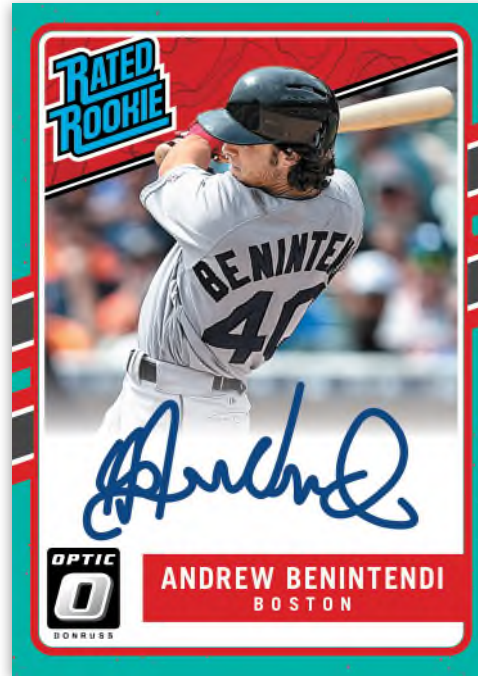

All information is accurate at the time of posting – content is subject to change. Card images are solely for the purpose of design display. Actual images used on cards to be determined.

1983 RETRO SIGNATURES RED

Find 10 parallels #'d/5 or less!

RATED ROOKIES SIGNATURES AQUA

Find on-card autographs of top 2017 rookies in Rated Rookies Signatures and Retro Signatures!

1991 RETRO SIGNATURES BLACK

Find 10 parallels #'d/5 or less!